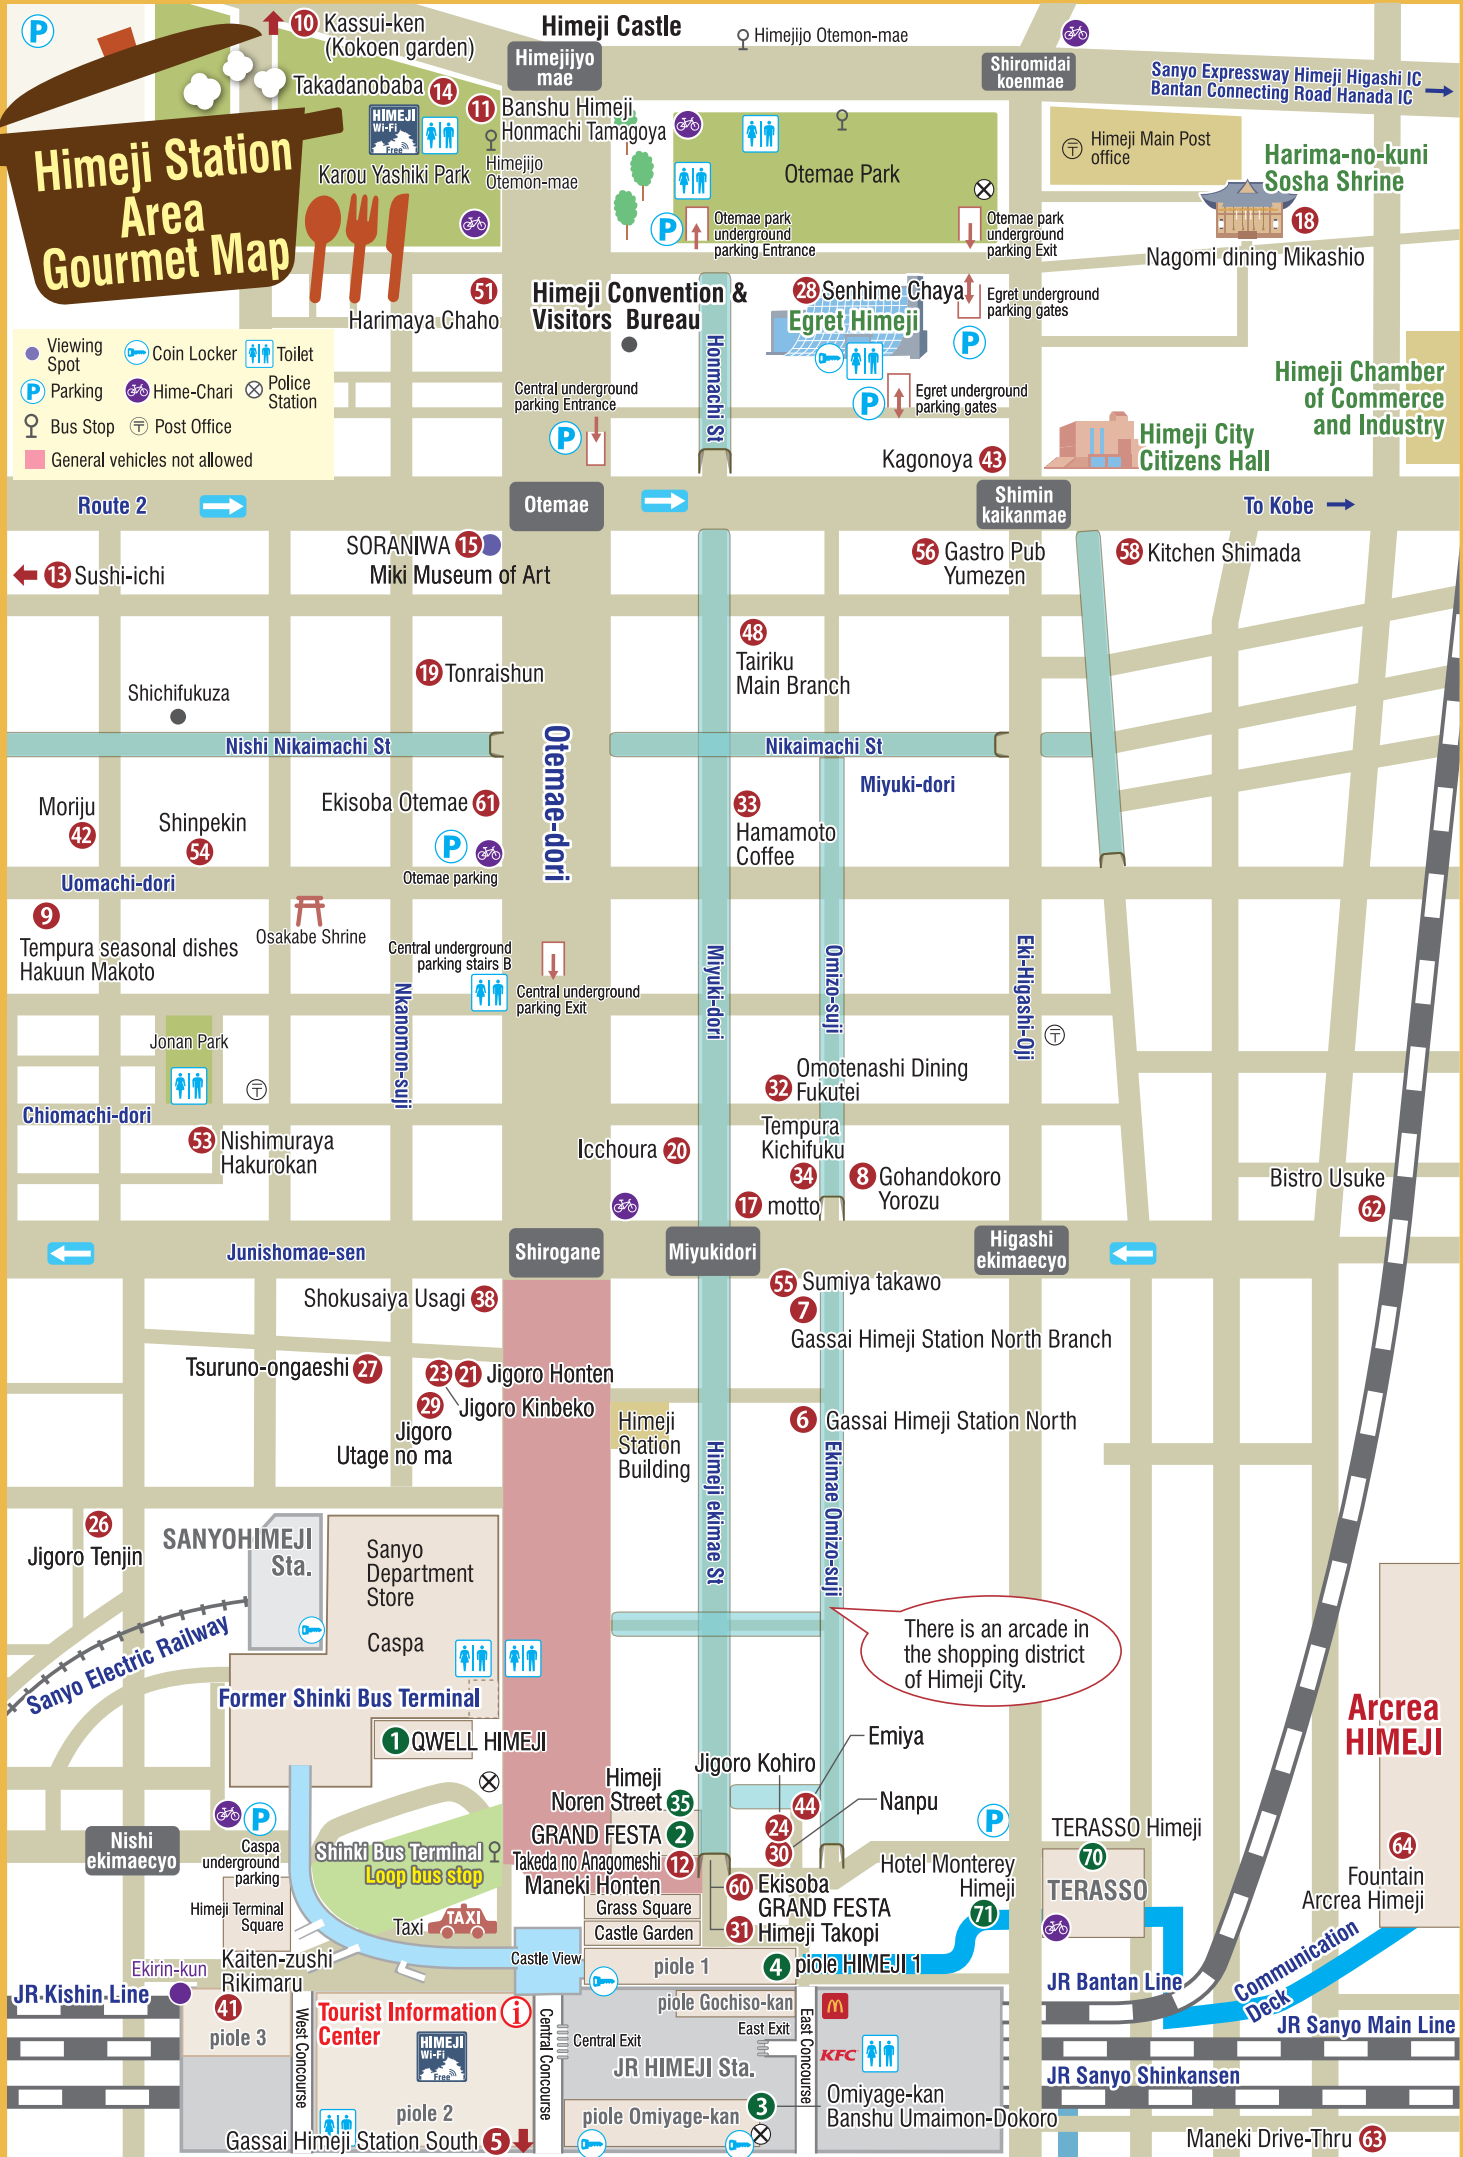

Himeji Station Area Gourmet Map

- Viewing Spot
- Coin Locker
- Toilet
- Parking
- Hime-Chari
- Police Station
- Bus Stop
- Post Office
- General vehicles not allowed

There is an arcade in the shopping district of Himeji City.

Arcrea HIMEJI

Fountain Arcrea Himeji

Maneki Drive-Thru 63

Himeji Station Area Gourmet Map

1 QWELL HIMEJI

7F / igu & peace VERANDA ☎079-282-0123

6F / irodori TERRACE ☎079-280-2113

5F / Eel cuisine Hiiragi ☎079-287-8848

1F / Crepe and tapioca shop Dipper Dan

Saint Marc Cafe

Hoshino Coffee Shop

Tonichi Pig Shop

Takeda's Conger Eel Rice Maneki Main Branch

Himeji Noren Street

3 Omiyage-kan Banshu Umaimon-Dokoro

Ekisoba ☎079-262-6611