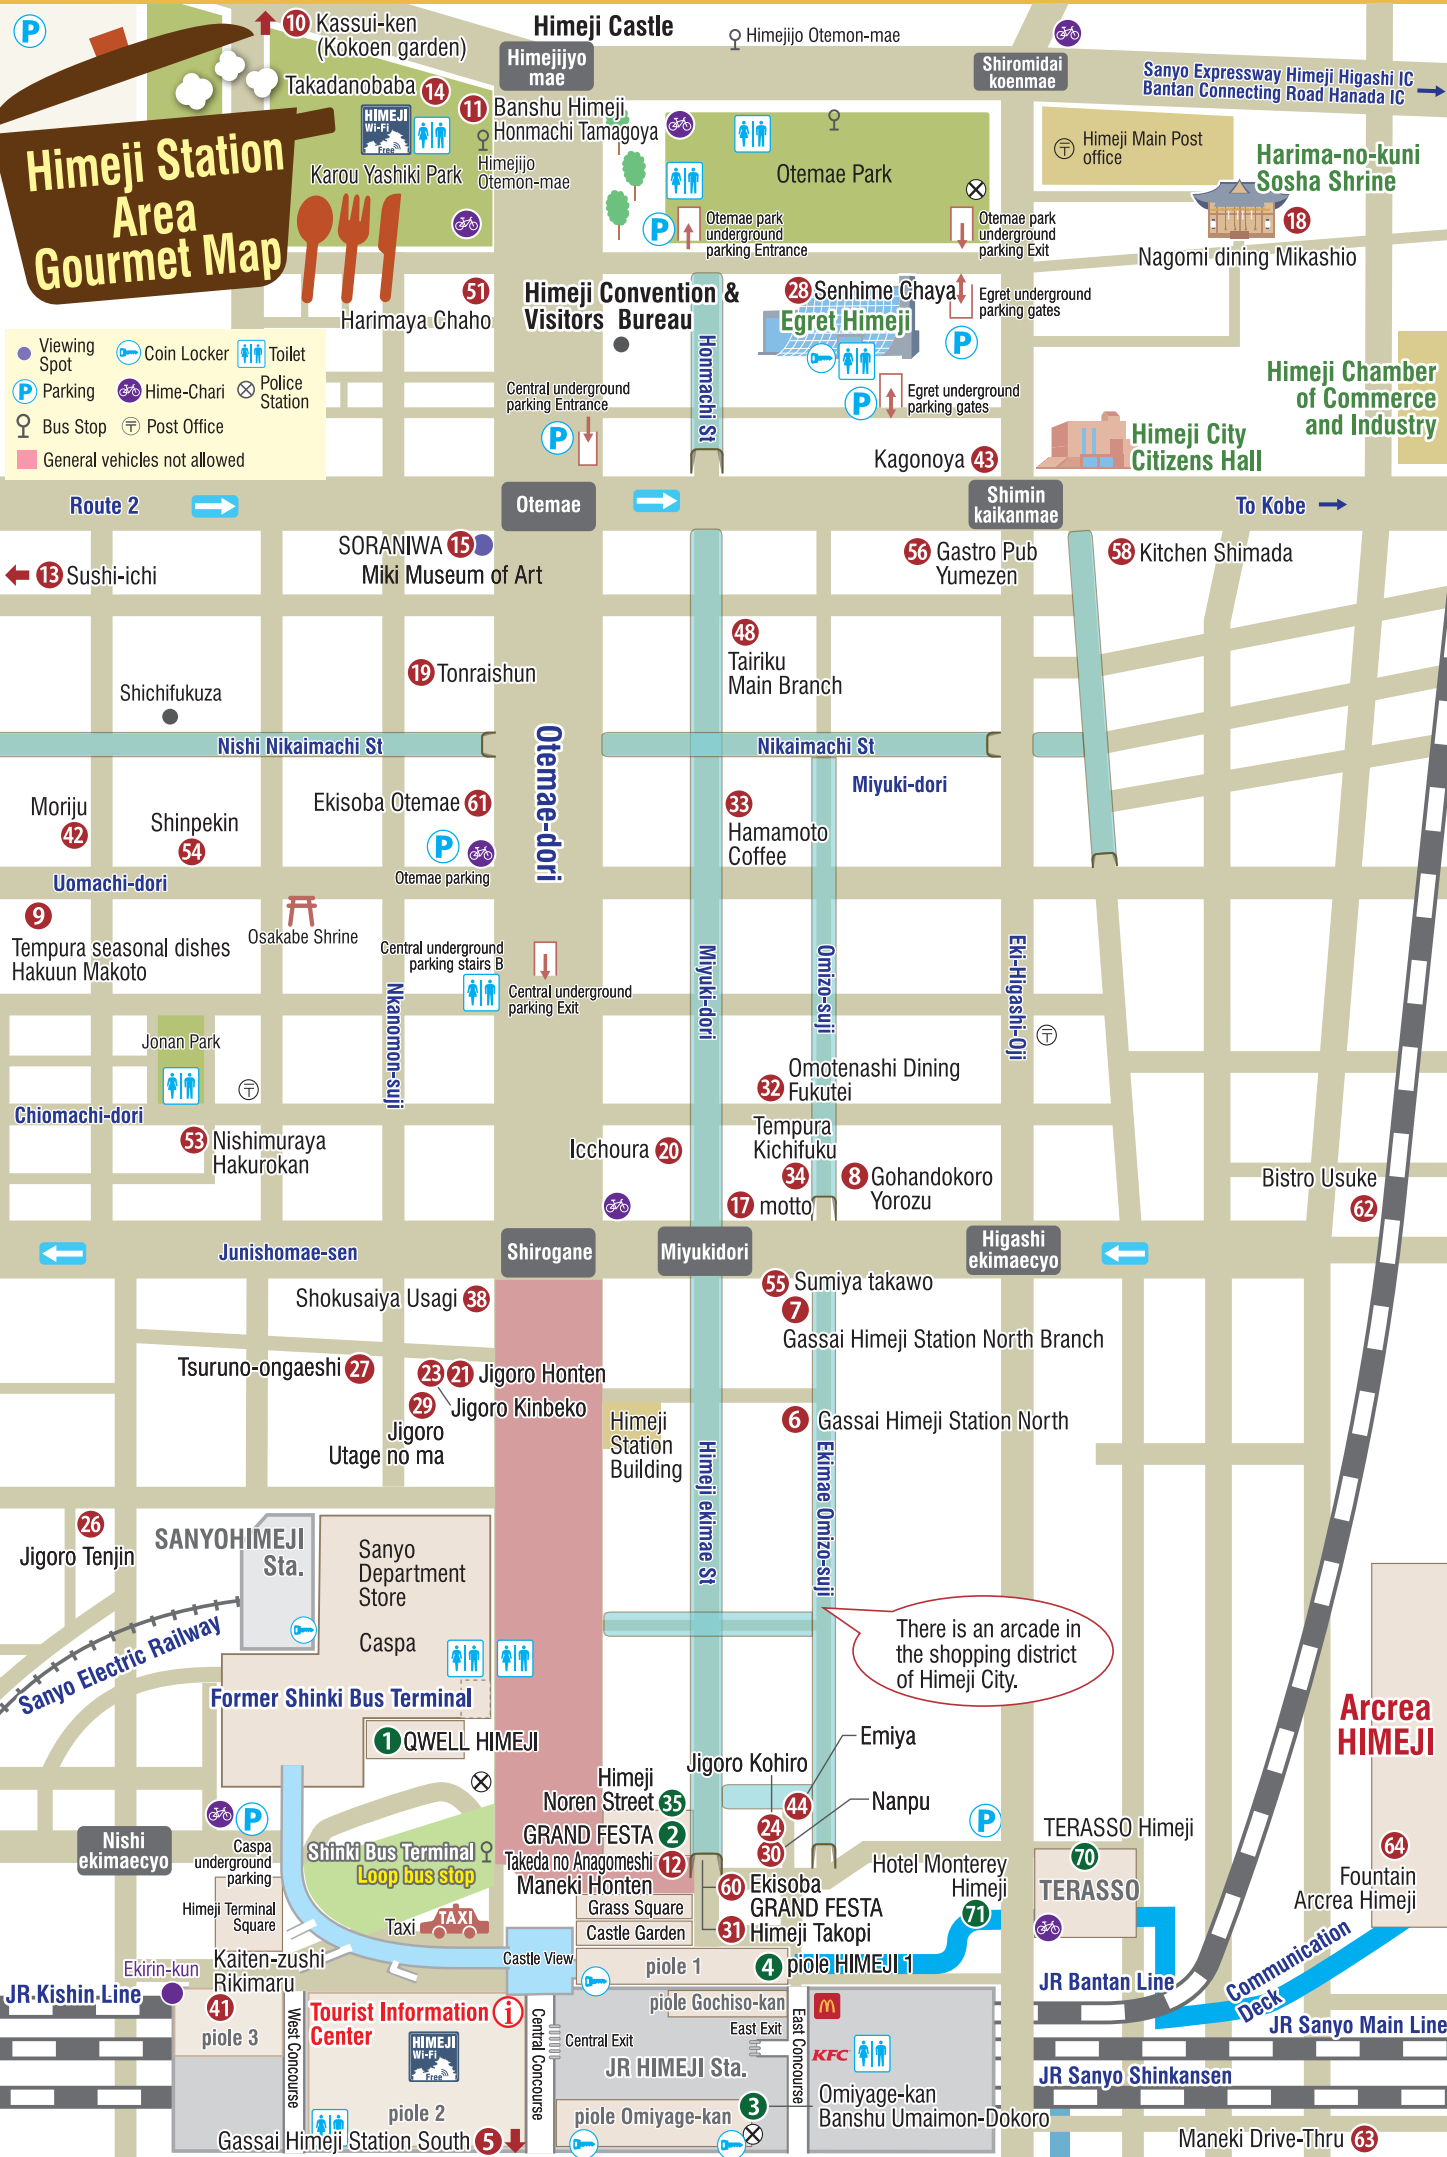

Himeji Station Area Gourmet Map

- Viewing Spot
- Coin Locker
- Toilet
- Parking
- Hime-Chari
- Police Station
- Bus Stop
- Post Office
- General vehicles not allowed

There is an arcade in the shopping district of Himeji City.

Arcrea HIMEJI

Fountain Arcrea Himeji

Maneki Drive-Thru 63

Himeji Station Area Gourmet Map

1 QWELL HIMEJI

7F / igu & peace VERANDA ☎079-282-0123

6F / irodori TERRACE ☎079-280-2113

5F / Eel cuisine Hiiragi ☎079-287-8848

1F / Crepe and tapioca shop Dipper Dan

Saint Marc Cafe

Hoshino Coffee Shop

Tonichi Pig Shop

Takeda's Conger Eel Rice Maneki Main Branch

Himeji Noren Street

3 Omiyage-kan Banshu Umaimon-Dokoro

Ekisoba ☎079-262-6611