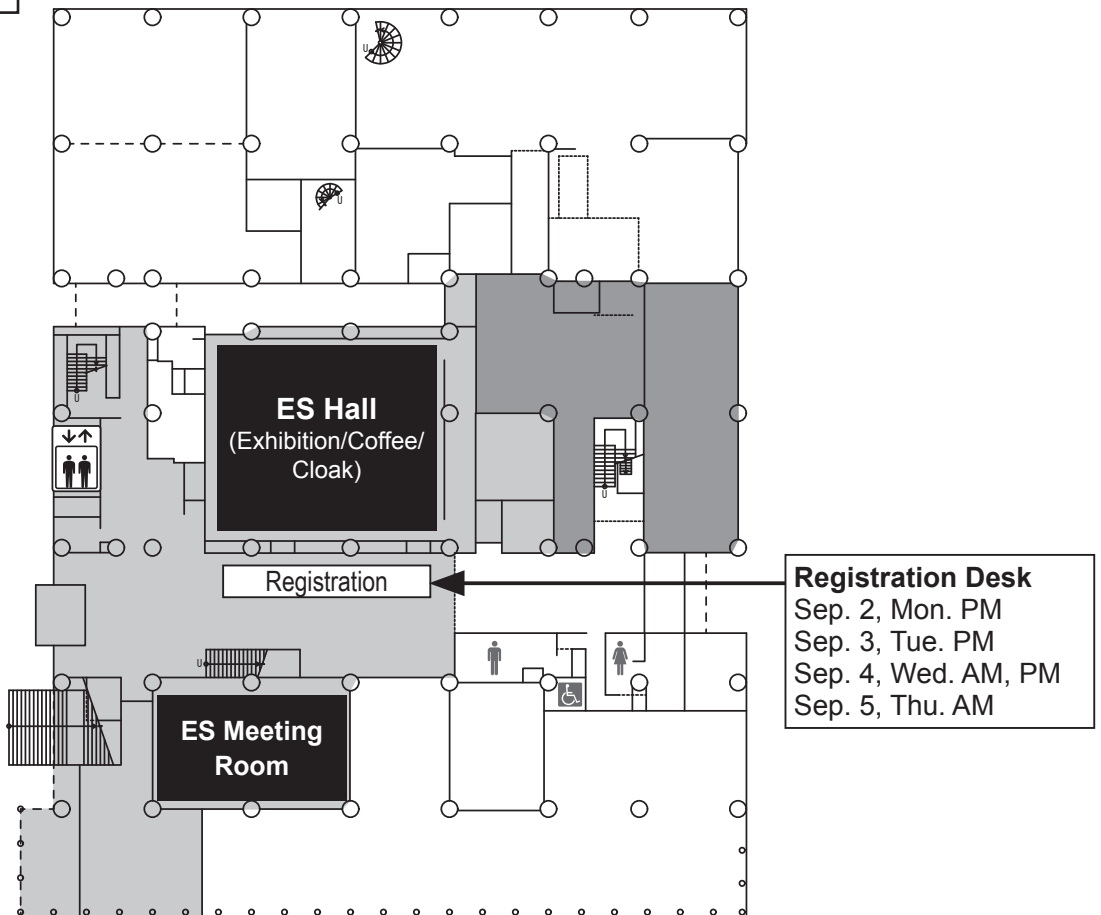

# SSDM2019 Floor Guide, Nagoya University, Higashiyama Campus

## Toyoda Auditorium

## ES Building <1F>

ES Building <2F>

ES Building <3F>

IB Building <1F>

IB Building <2F>

Noyori Conference Hall <1F>