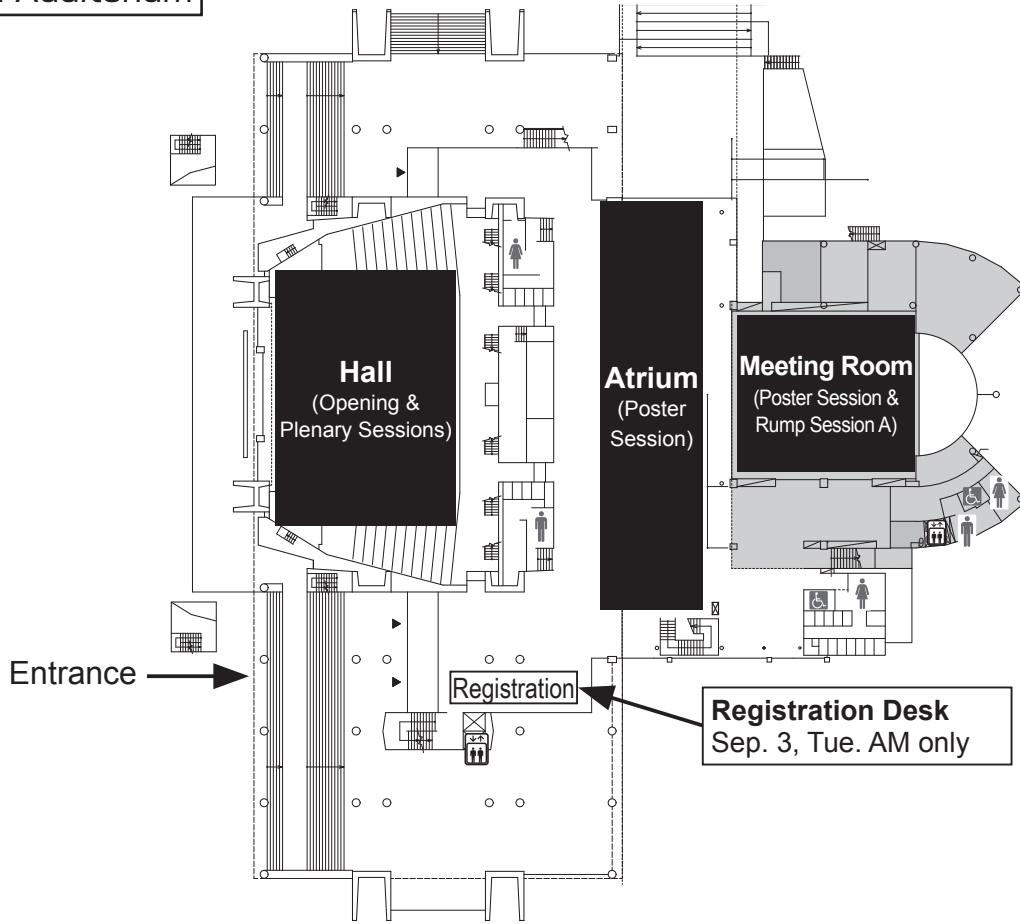

# SSDM2019 Floor Guide, Nagoya University, Higashiyama Campus

## Toyoda Auditorium

## ES Building <1F>

ES Building <2F>

ES Building <3F>

IB Building <1F>

IB Building <2F>

Noyori Conference Hall <1F>