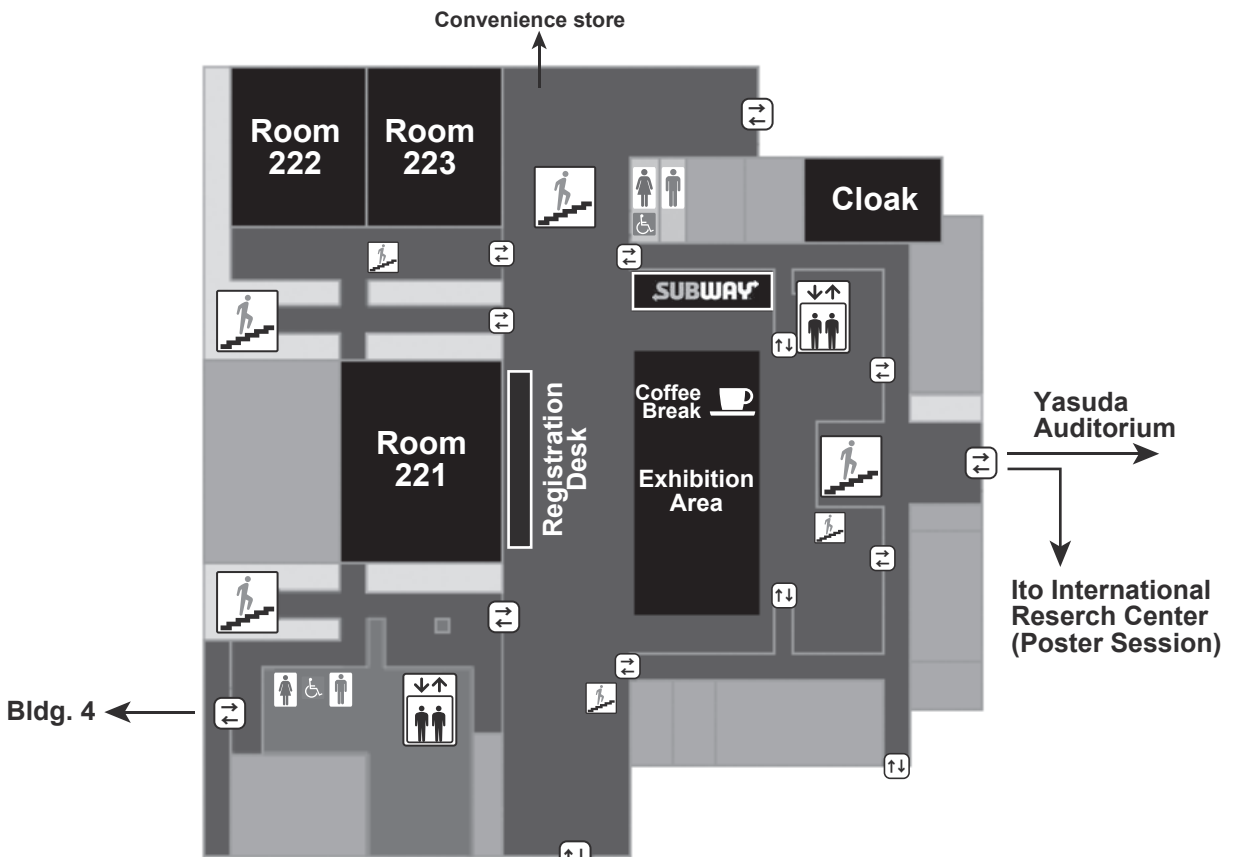

# SSDM2018 Floor Guide, The University of Tokyo, Faculty of Engineering Bldg.2

**1F**

Nezu Yayoi Gate

North Wing

Old Wing

**2F**

Convenience store

North Wing

Old Wing

Ito International Research Center (Poster Session)

**3F**

**4F**