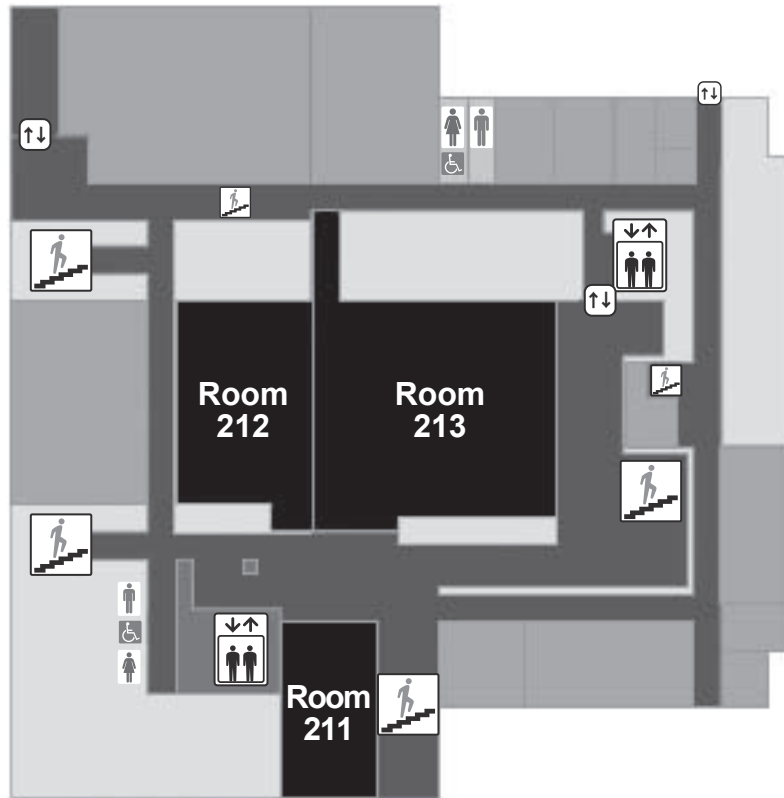

# SSDM2018 Floor Guide, The University of Tokyo, Faculty of Engineering Bldg.2

**1F**

Nezu Yayoi Gate

North Wing

Old Wing

**2F**

Convenience store

North Wing

Old Wing

Ito International Research Center (Poster Session)

**3F**

**4F**