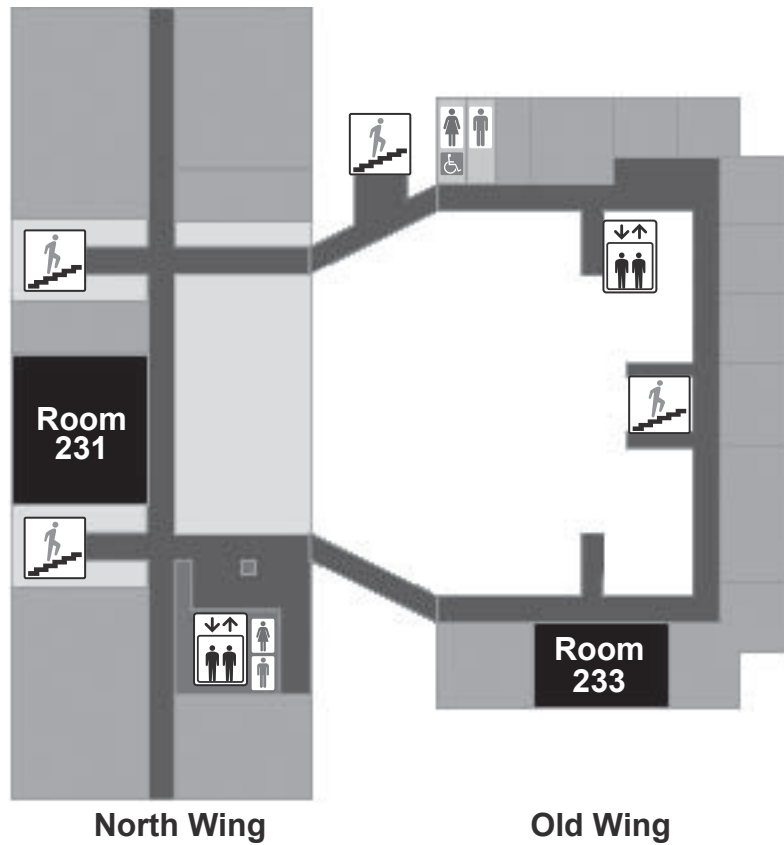

# SSDM2018 Floor Guide, The University of Tokyo, Faculty of Engineering Bldg.2

**1F**

Nezu Yayoi Gate

North Wing

Old Wing

**2F**

Convenience store

North Wing

Old Wing

Ito International Research Center (Poster Session)

**3F**

**4F**